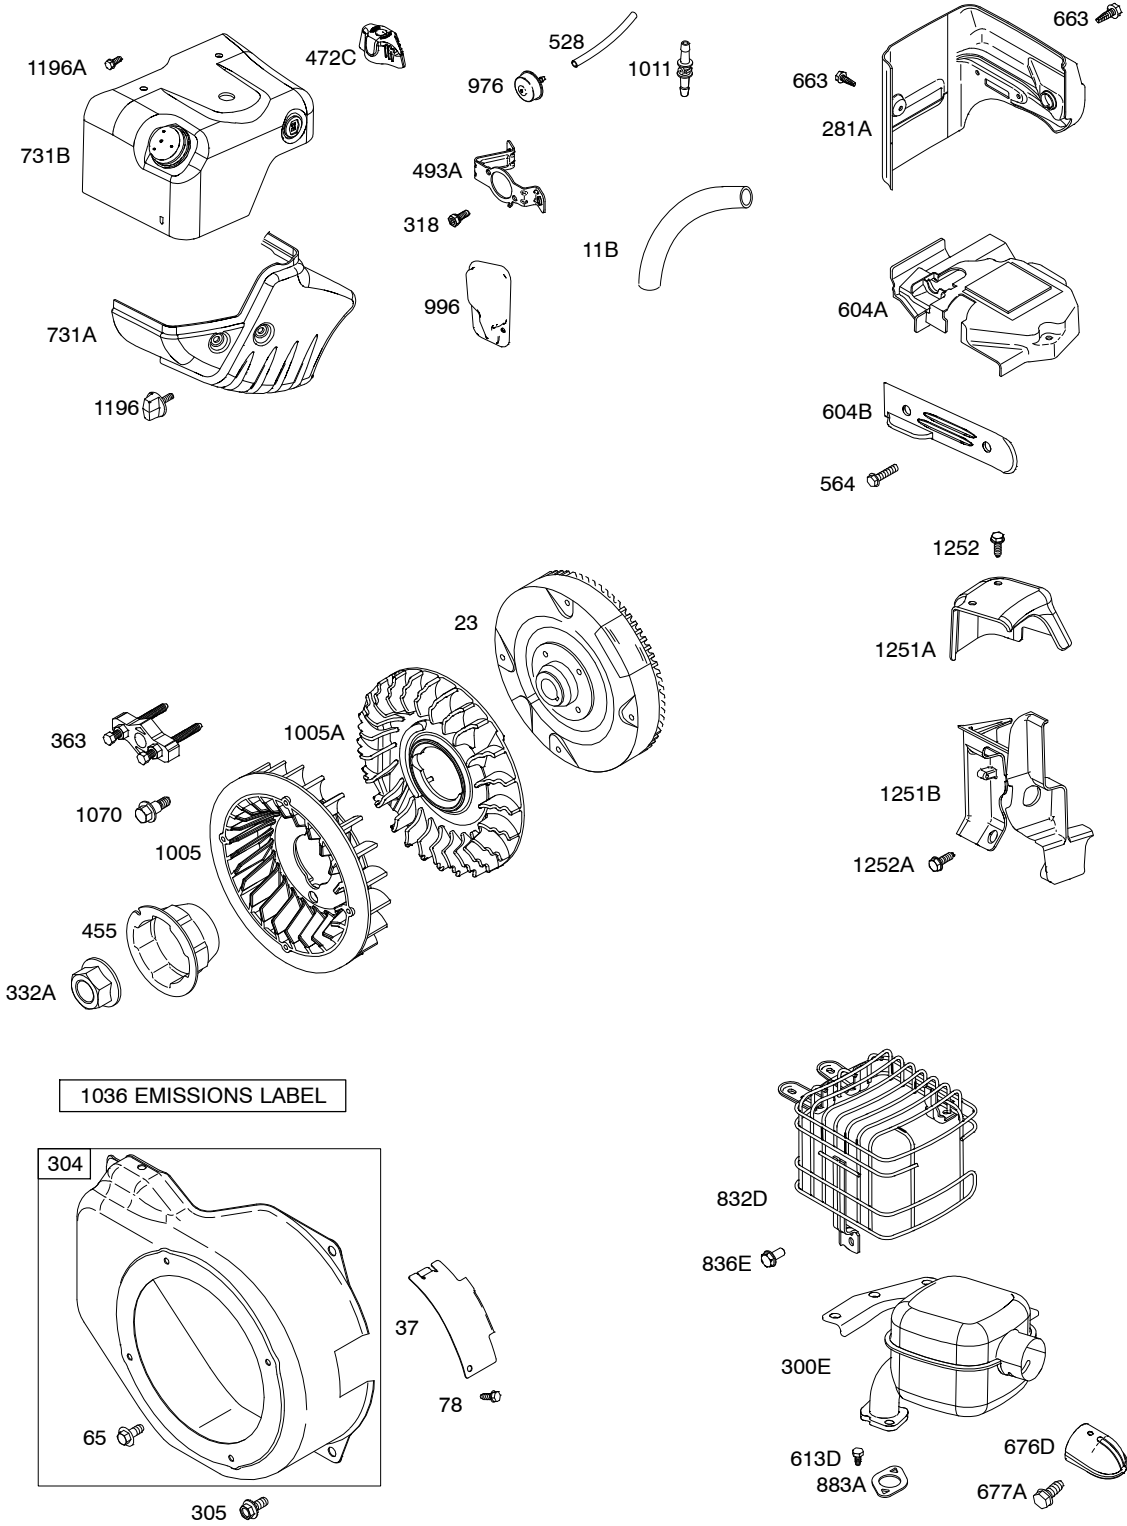

15C100

Illustrations cover a range of engines. Parts shown without corresponding text may not be used on your specific engine.
3946-6 Assemblies include all parts shown in frames. **06/24/2008**

REF. NO.	PART NO.	DESCRIPTION	REF. NO.	PART NO.	DESCRIPTION	REF. NO.	PART NO.	DESCRIPTION
1	791762	Cylinder Assembly	26	791787	Ring Set (Standard)	122	●791717	Spacer-Carburetor
2	399269	Kit-Bushing/Seal (Magneto Side)			----- Note -----	125A	794588	Carburetor
3	★299819S	Seal-Oil (Magneto Side)			791792 Ring Set (.020" Oversize)	127	●694468	Plug-Welch
5	791720	Head-Cylinder	27	690975	Lock-Piston Pin	127A	●691739	Plug-Welch
7B	★∅791716	Gasket-Cylinder Head	28	690229	Pin-Piston	130	691181	Valve-Throttle
11B	695745	Tube-Breather	29B	791783	Rod-Connecting	133	398187	Float-Carburetor
12	★699485	Gasket-Crankcase	32	791784	Screw (Connecting Rod)	134	●398188	Kit-Needle/Seat
13	699482	Screw (Cylinder Head)	33	499642	Valve-Exhaust	137	●693981	Gasket-Float Bowl
15	691686	Plug-Oil Drain	34	499641	Valve-Intake	146	690979	Key-Timing
15B	695757	Plug-Oil Drain	35	691304	Spring-Valve (Intake)	155	698214	Plate-Cylinder Head
16	699445	Crankshaft	36	691304	Spring-Valve (Exhaust)	186	692317	Connector-Hose
		----- Note -----	37	699661	Guard-Flywheel	187	791766	Line-Fuel (Cut to Required Length)
		791721 Crankshaft Used on Type No(s). 0939.	40	692194	Retainer-Valve	187A	791867	Line-Fuel (Molded)
		795116 Crankshaft Used on Type No(s). 0612, 0613, 0614, 0661, 0662.	45	690977	Tappet-Valve	187B	791874	Line-Fuel (Molded)
		699445 Crankshaft Used on Type No(s). 0117, 0118.	46	693404	Camshaft	188	699479	Screw (Control Bracket)
18	699804	Cover-Crankcase	51	★◆∅791718	Gasket-Intake	190	699220	Screw (Fuel Tank)
		----- Note -----	55A	696710	Housing-Rewind Starter	192	694543	Ball-Rocker Arm
		699696 Cover- Crankcase Used on Type No(s). 0612, 0613, 0614, 0661, 0662.	58	693389	Rope-Starter (Cut To Required Length)	209	692571	Spring-Governor
20	★692550	Seal-Oil (PTO Side)	60B	699334	Grip-Starter Rope	219	693578	Gear-Governor
21	281658S	Cap-Oil Fill	65	699228	Screw (Rewind Starter)	220	691724	Washer (Governor Gear)
22	699478	Screw (Crankcase Cover/ Sump)	65A	699851	Screw (Rewind Starter)	222F	793100	Bracket-Control
23	699516	Flywheel	78	699205	Screw (Flywheel Guard)	227	692573	Lever-Governor Control
24	222698S	Key-Flywheel	85	691636	Screw (Throttle Valve)	238	691300	Cap-Valve
25	791786	Piston Assembly (Standard)	95	691636	Screw (Throttle Valve)	268	691025	Control Wire Casing (Cut to Required Length)
		----- Note -----	97	690024	Shaft-Throttle	269	691026	Control Wire (Cut to Required Length)
		791791 Piston Assembly (.020" Oversize)	98	398185	Kit-Idle Speed	270	691027	Nut (Control Wire Casing)
			104	●691242	Pin-Float Hinge	271	691028	Lever-Control
			108	695807	Valve-Choke	276	◆271716	Washer-Sealing
			109C	791954	Shaft-Choke	281A	793122	Panel-Control
			117	694176	Jet-Main (Standard)	287	699629	Screw (Dipstick Tube)
			118	695042	Jet-Main (High Altitude)	300E	791940	Muffler
			121	792006	Kit-Carburetor Overhaul			

★ Included in Engine Gasket Set-Ref. No.358.

● Included in Carburetor Overhaul Kit-Ref. No. 121.

◆ Included in Carburetor Gasket Set-Ref. No. 977.

∅ Included in Valve Gasket Set-Ref. No 1095.

Illustrations cover a range of engines. Parts shown without corresponding text may not be used on your specific engine.